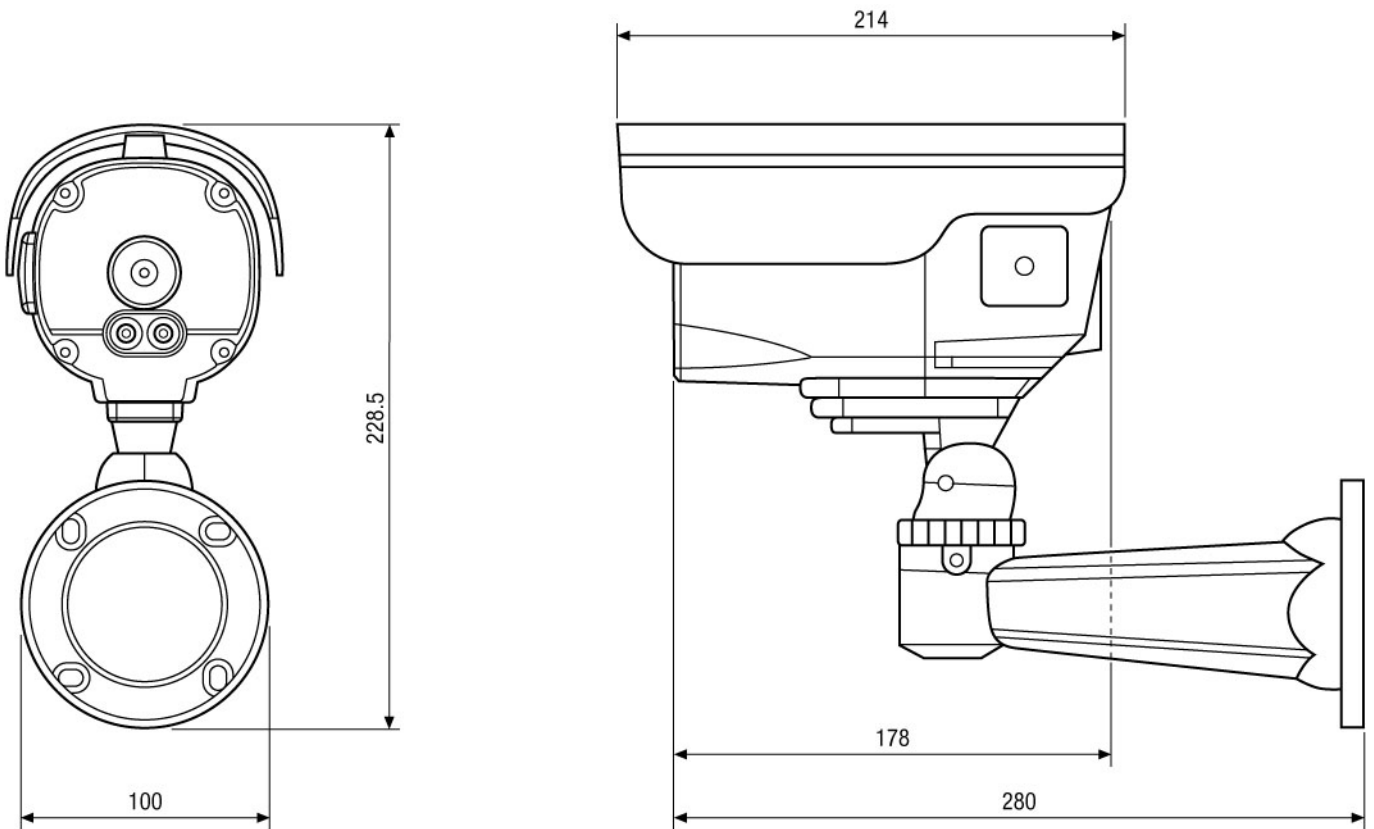

# VKC-1378/IR-316

(Continuation Spezifications)

Integrated wall mount	yes
Hidden cable management	yes
Sunshield	yes
Window heater	no
Clear Shield	no
Colour (housing)	Pantone 7541
Vandalism resistant	no
Protection rating	IP68
Alarm inputs	-
Alarm outputs	-
Supply voltage	12VDC, 24VAC, (+/-10%)
Power consumption	12W max.
Dimensions (HxWxD)	see drawing
Weight	2.0kg
Parts supplied	camera, sunshield, wall bracket, manual, bag of screws, test monitor cable
Certificates	CE

## Technical drawing

Maße/Dimensions: mm